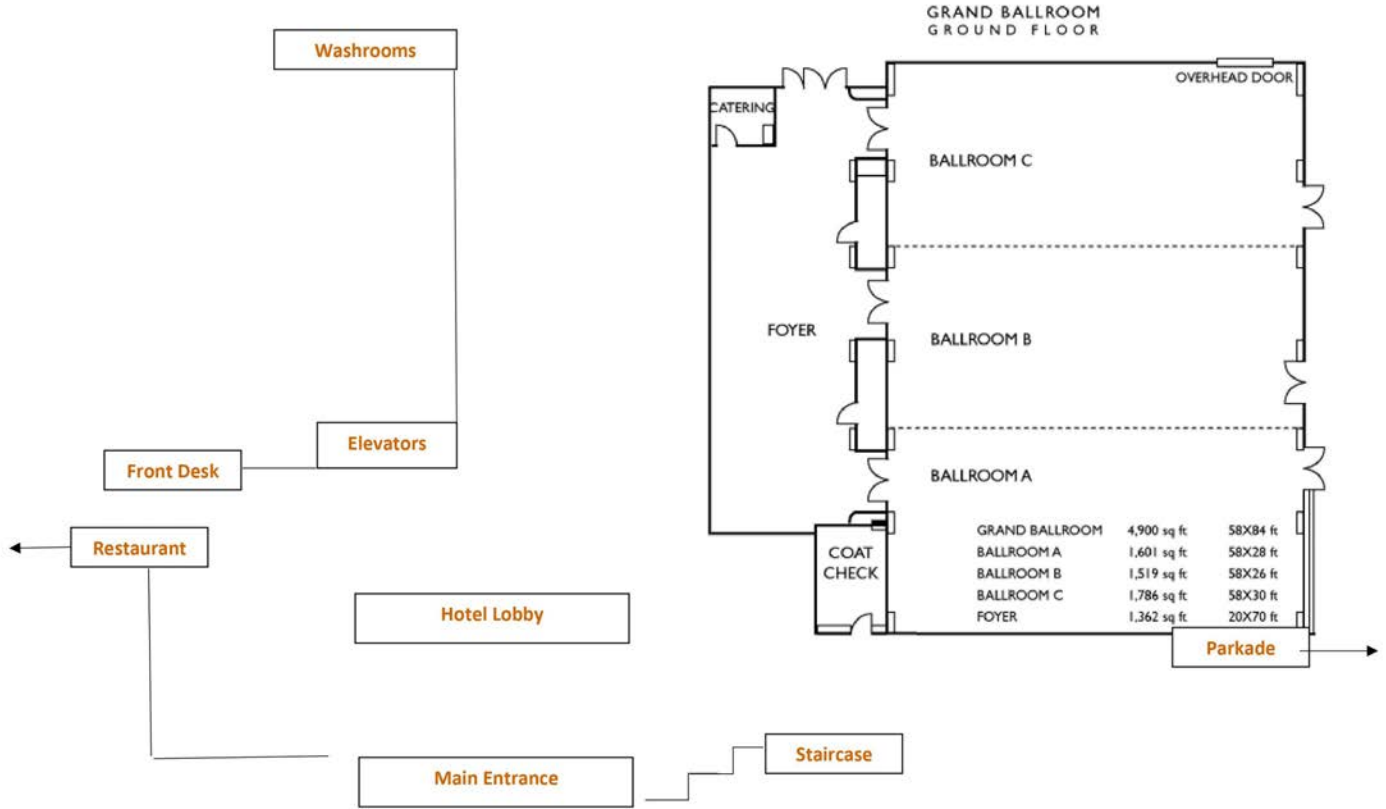

Room Name	Room Dimension (L x W x H) in feet	Room Size Sq Ft	Theatre	Reception	Class Room	Board Room	U-Shape	Hollow Square	Plate Service	Buffet
Grand Ballroom	58 x 84 x 30	4906	550	750	262				400	400
Ballroom A	58 x 28 x 30	1601	180	250	84	60	40	52	120	120
Ballroom B	58 x 26 x 30	1519	180	250	84	60	40	52	120	120
Ballroom C	58 x 30 x 30	1786	180	250	84	60	40	52	150	150
Aspen	38.1 x 54.1 x 9	1860	140	250	72	40	36	44	120	120
Birch	24.6 x 44 x 9	1086	90	100	48	30	28	30	72	72
Cypress	24.6 x 44 x 9	1086	90	100	48	30	28	30	72	72
Maple	24 x 15 x 9	305	24	20	12	10	12		12	
Pine	26 x 15.6 x 9	378	24	20	12	10	12		20	
Spruce	26 x 13 x 11	367	24	25	14	14	12		20	

Floor Plan

Main Floor - Lobby Level

Second Floor - Mezzanine Level - Elevator / Staircase access